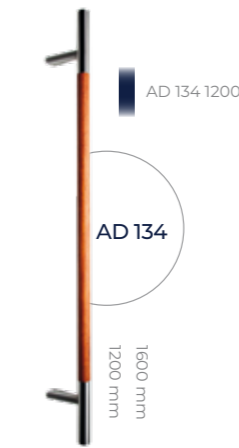

AS 45  
úchycení v úhlu 45°  
průměr 30 mm

- AS 45 400
- AS 45 580
- AS 45 800
- AS 45 1000
- AS 45 1200
- AS 45 1400
- AS 45 1600
- AS 45 1800

AQ 45RX  
úchycení v úhlu 45°  
rozměr 40 × 20 mm  
nebo 40 × 40 mm

- AQ 4520RX 400
- AQ 4520RX 600
- AQ 4520RX 800
- AQ 4520RX 1000
- AQ 4520RX 1200
- AQ 4520RX 1400
- AQ 4520RX 1600
- AQ 4540RX 400
- AQ 4540RX 600
- AQ 4540RX 800
- AQ 4540RX 1000
- AQ 4540RX 1200
- AQ 4540RX 1400
- AQ 4540RX 1600

// Půlkulatá madla\*  nerezová ocel

AS 10CD  
45 × 25 mm,  
kolmé uchycení

- AS 10CD 625
- AS 10CD 825
- AS 10CD 1025
- AS 10CD 1225
- AS 10CD 1425
- AS 10CD 1625

// Madla se dřevem\*

AD 134 1200  
1600 mm  
1200 mm